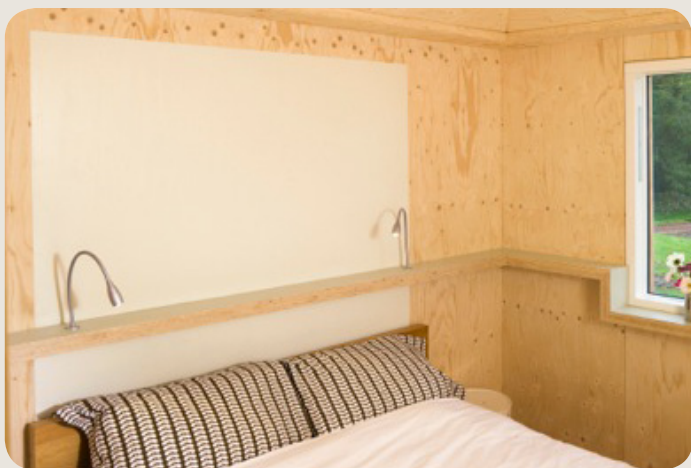

Earthborn paints and wood stain are not only environmentally friendly, but also very high performing. They give off no VOCs or harmful emissions, which means they help in creating a healthier environment for building occupants.

Claypaint is available in 72 standard shades, while Ecopro Matt Emulsion has 12 standard shades and Earthborn Wood Stain comes in 10 shades as well as clear. Bespoke colours can be developed by Earthborn’s nationwide network of stockists such as Celtic Sustainable and Old House Store which supplied these projects.

For further information visit:
www.earthbornpaints.co.uk
www.echolving.co.uk
www.brockloch.co.uk
www.lochkenecobothies.co.uk
www.celticsustainables.co.uk
www.oldhousestore.co.uk

Ecopro Matt Emulsion is an easy to use, environmentally sound alternative to conventional emulsions. Its unique formulation offers excellent covering properties and a durable, anti-static, breathable finish.

The advanced technology behind **Claypaint** maximises the natural properties of clay to create a high performance, highly breathable paint with a striking matt finish.

Earthborn Wood Stain is water based and breathable, yet totally water repellent. It gives a flexible finish that resists flaking and blistering and does not yellow with time.

(Photos courtesy of Echolving and Galloway Activity Centre)

Friend us and/or follow us on Facebook at www.facebook.com/earthbornpaints

Get in touch to find out more about Earthborn and we'll turn somersaults to supply whatever you need.

Earthborn
info@earthbornpaints.co.uk
www.earthbornpaints.co.uk